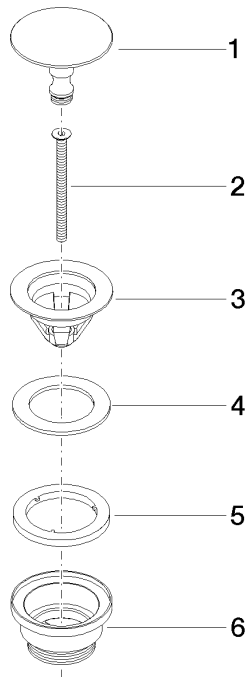

Basin Waste without press-closing 1 1/4" - Brushed Dark Platinum

IMO

10 126 970

Fits: IMO, LULU, MADISON, MEM, TARA,
CL.1, LISSÉ, VAIA, META, CYO

	Brushed Dark Platinum	10 126 970-99
	Chrome	10 126 970-00
	Brushed Platinum	10 126 970-06
	Platinum	10 126 970-08
	Durabross (23kt Gold)	10 126 970-09
	Dark Chrome	10 126 970-19
	Light Gold	10 126 970-26
	Brushed Light Gold	10 126 970-27
	Brushed Durabross (23kt Gold)	10 126 970-28
	Matte Black	10 126 970-33
	Brushed Bronze	10 126 970-42
	Brushed Champagne (22kt Gold)	10 126 970-46
	Champagne (22kt Gold)	10 126 970-47
	Brushed Chrome	10 126 970-93

Basin Waste without press-closing 1 1/4" - Brushed Dark Platinum

IMO

10 126 970

Only suitable for sinks without an overflow.

10 126 970

mm [inches]

10 126 970

Parts for other finishes can be found here: [Chrome](#)

Spare parts list

No.	Item Number	Name	Quantity used	Delivery time
1	09 31 20 097-99	plug	1	30
2	09 30 30 179 90	screw	1	2
3	09 11 01 038-99	cup	1	30
4	09 14 05 061 90	seal	1	2
5	09 14 03 153 90	seal	1	2
6	09 11 10 156-99	connection	1	30